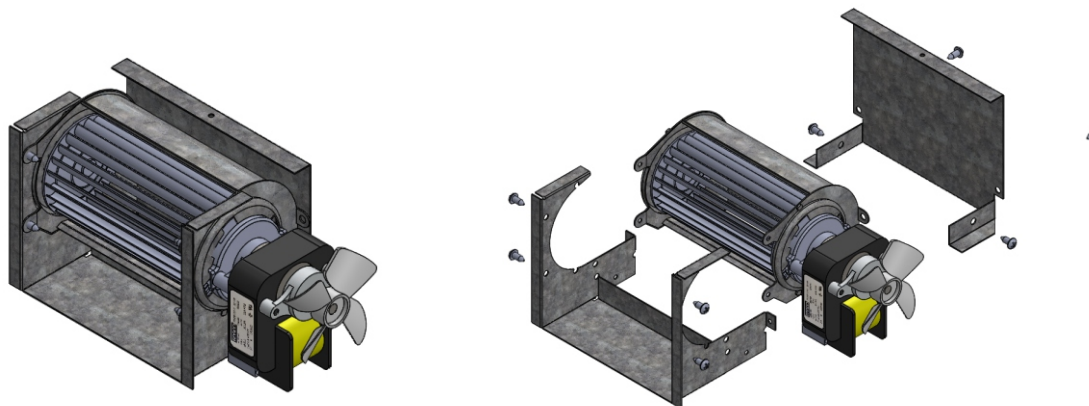

DESCRIPTION

This document illustrates how to select the proper blower motor assembly for Model 925 warmers.

NOTES

Motors are not retrofittable.

0016406

**BLOWER MOTOR
ASSEMBLY**

0018644

**BLOWER MOTOR
ASSEMBLY**

0022309

BLOWER MOTOR