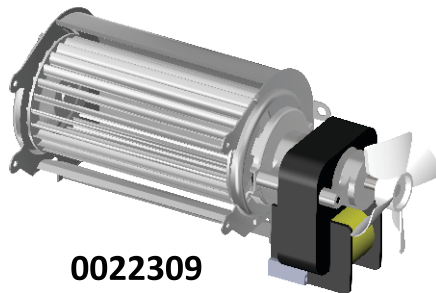

DESCRIPTION

This document illustrates how to select the proper blower motor assembly for Model 695 Series warmers.

NOTES

Motors are not retrofittable.

Model 695 / 695B

0017207SK

Model 695C

Compare with your unit for the proper replacement blower motor assembly.

0021023

0021012

0018632

0022309

0018631

0017230 (x8)

Model 695D

0022309