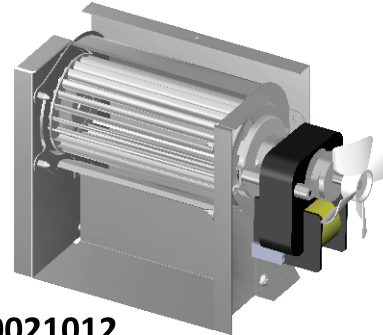

DESCRIPTION

This document illustrates how to select the proper blower motor assembly for Model 695 Series warmers.

NOTES

Motors are not retrofittable.

Model 695 / 695B

0017207SK

Model 695C

Compare with your unit for the proper replacement blower motor assembly.

0021023

0021012

0018632

0022309

0018631

0017230 (x8)

Model 695D

0022309