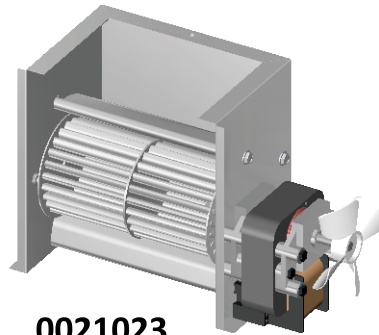

DESCRIPTION

This document illustrates how to select the proper blower motor assembly for Model 695 Series warmers.

NOTES

Motors are not retrofittable.

Model 695 / 695B

0017207SK

Model 695C

Compare with your unit for the proper replacement blower motor assembly.

0021023

0021012

0018632

0022309

0018631

0017230 (x8)

Model 695D

0022309