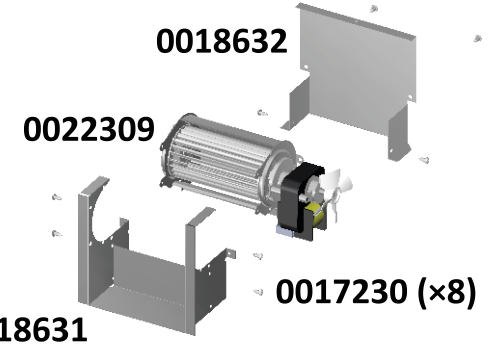

DESCRIPTION

This document illustrates how to select the proper blower motor assembly for Model 695 Series warmers.

NOTES

Motors are not retrofittable.

Model 695 / 695B

0017207SK

Model 695C

Compare with your unit for the proper replacement blower motor assembly.

0021023

0021012

0018632

0022309

0018631

0017230 (x8)

Model 695D

0022309